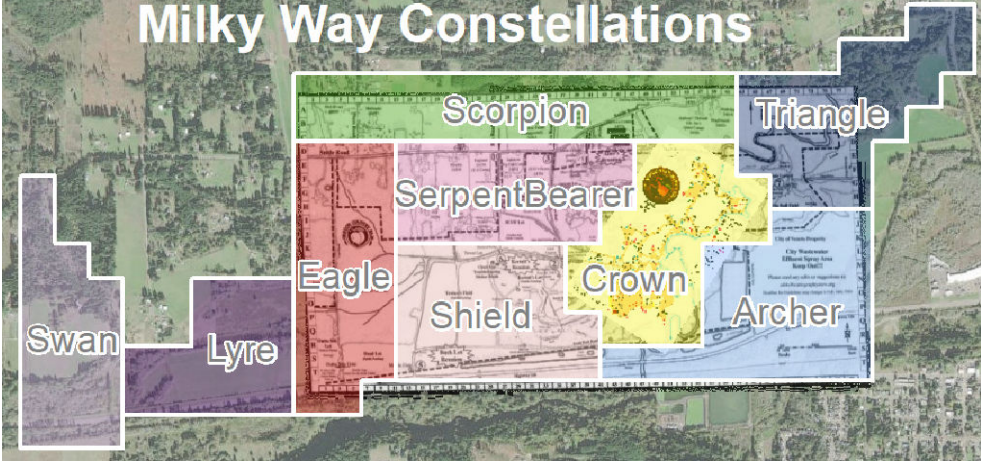

# Cell Number Reference - Archer

**MilkyWay**

Swan
Lyre
Eagle
Shield
SerpentBearer
Scorpion
Archer
Crown
Triangle

Source: Esri, Maxar, GeoEye, Earthstar Geographics, CNES/Airbus DS, USDA, USGS, AeroGRID, IGN, and the GIS User Community